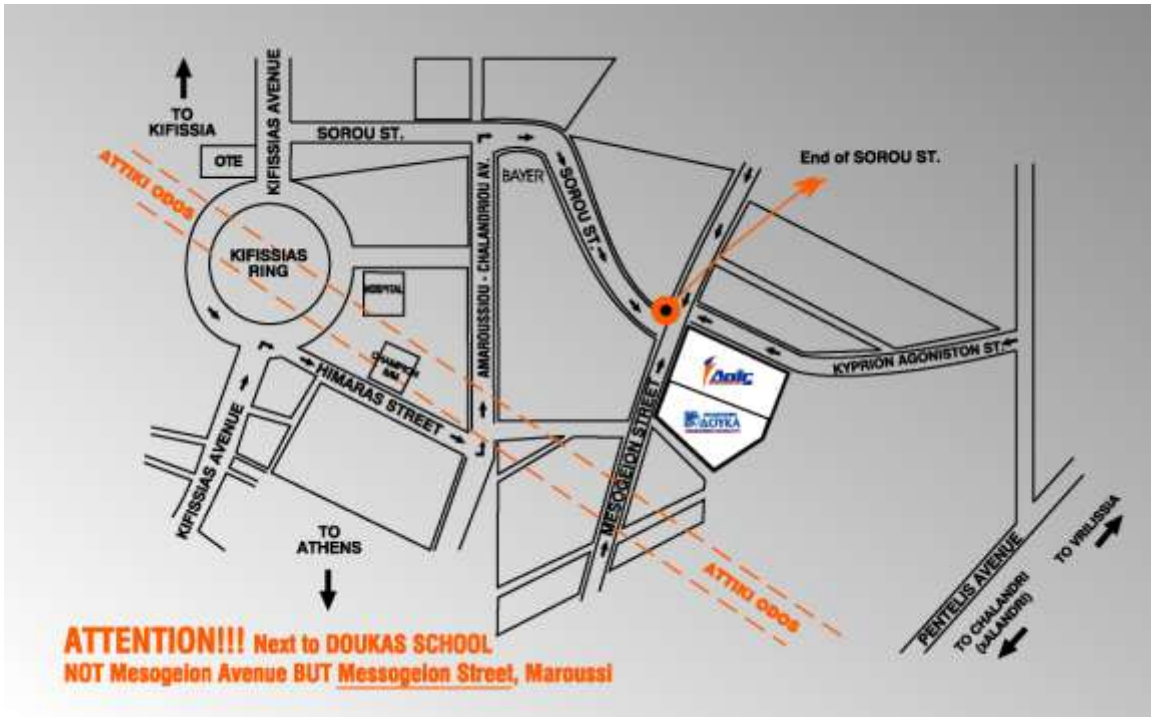

DAIS CENTER

Address: End of Sorou Street (Next to Doukas school), Paradeisos Amarousiou/ Tel.: 210.6186.060

DIRECTIONS

BY CAR

Follow **KIFISIAS avenue** heading to Kifisia and the green signs to Attiki odos. At the **KIFISIAS "RING"** turn right to **XEIMARAS street** and at the end of this street turn left to **AMAROUSIOY-XALANDRIOU Street**. At the end of **AMAROUSIOY-XALANDRIOU** street turn right to **SOROU Street** and at the end of this street you will meet **Dais Center**.

BY TRAIN

Maroussi station. Then take the local red bus **030** or **040** and get off at **EKPAIDEUTIRIA DOUKA** bus station.

BY BUS FROM THE CENTER OF ATHENS

Take **A7 Kannigos-Kifissia** bus and get off at **Kanatadika** bus stop. Then take **446(Ano Vrilision)** bus and get off at **Sxoleio** bus station right outside **Dais Center**.

BY METRO

Doukissis plakentias station. Then take the **411 (Sismanoglio-Xalandri)** bus and get off at the **Sxoleio** bus stop, right outside dais center.

GOOGLE MAP LINK:

<http://maps.google.com/maps?q=38.040161,23.819556&t=h&sl=38.040005,23.819749&ssp=0.001973,0.005697&hl=el&ie=UTF8&ll=38.040115,23.81954&spn=0.002957,0.00456&z=17&source=embed>